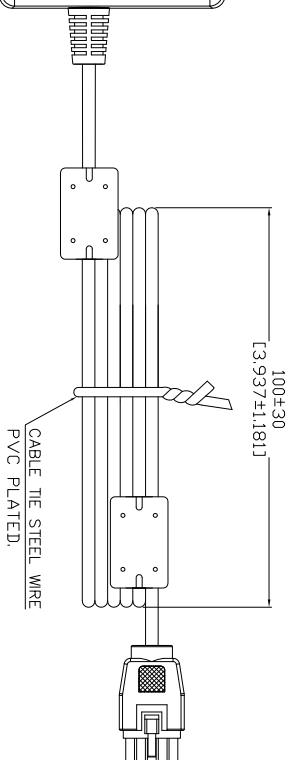

# MECHANICAL DRAWING

UNIT:mm[inch]

CABLE ARE UL11353 12AWG BLACK

HOUSING:  
MOLEX 39-01-3105  
OR EQU

CON接线方式:

DIN PLUG	POLARITY	COLOR
PIN 1-PINS	V(+)	WHITE
PIN 6-PIN10	GND(-)	BLACK

- NOTES:
- CASE&CABLE COLOR:BLACK
  - INLET: 德盛TU-301-SP-SR015-POA(D) OR EQU
  - SWITCH: SOLTEAM MR-21S-2BB-F2 OR EQU
  - TOLERANCES: ±0.5[0.020]

P/N.:9NA2700500

MODEL NO.: FSP270-RHAN3	OUTLINE	P E	DRAWN	SHEET: 1 OF 1	REV:1
R&D(SH)			LIW	DATE	
INTERIOR COUNTERSIGN:				15/Dec/16'	

REV	修改内容
2	