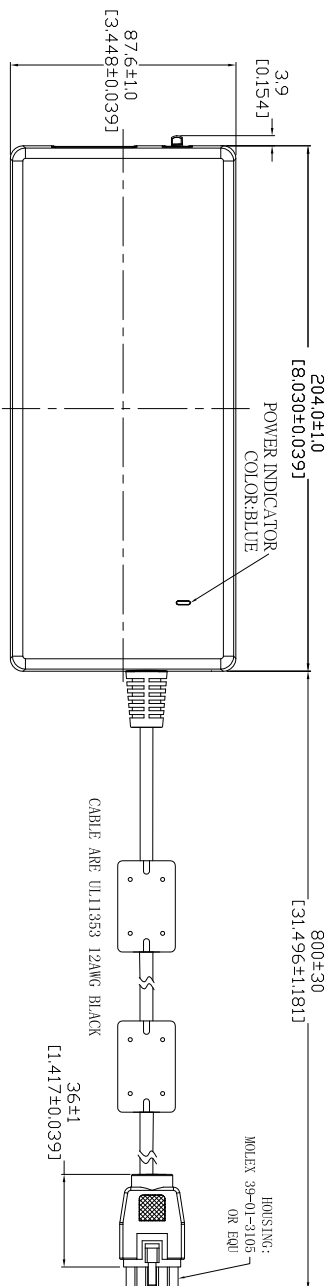

# MECHANICAL DRAWING

UNIT:mm[inch]

CABLE ARE UL11353 12AWG BLACK

HOUSING:  
MOLEX 39-01-3105  
OR EQU

CON接线方式:

DIN PLUG	POLARITY	COLOR
PIN 1-PINS	V(+)	WHITE
PIN 6-PIN10	GND(-)	BLACK

- NOTES:
- CASE&CABLE COLOR:BLACK
  - INLET: 德盛TU-301-SP-SR015-POA(D) OR EQU
  - SWITCH: SOLTEAM MR-21S-2BB-F2 OR EQU
  - TOLERANCES: ±0.5[0.020]

P/N.:9NA2700500

MODEL NO.: FSP270-RHAN3	OUTLINE	P E	DRAWN	SHEET: 1 OF 1	REV:1
R&D(SH)			LIW	DATE	
INTERIOR COUNTERSIGN:				15/Dec/16'	

REV	修改内容
2	