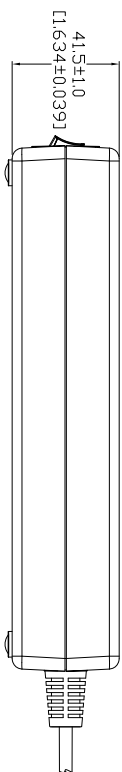

# MECHANICAL DRAWING

UNIT:mm[inch]

CABLE ARE UL11353 12AWG BLACK

HOUSING:  
MOLEX 39-01-3105  
OR EQU

CON接线方式:

DIN PLUG	POLARITY	COLOR
PIN 1-PINS	V(+)	WHITE
PIN 6-PIN10	GND(-)	BLACK

- NOTES:
- CASE&CABLE COLOR:BLACK
  - INLET: 德盛TU-301-SP-SR015-POA(D) OR EQU
  - SWITCH: SOLTEAM MR-21S-2BB-F2 OR EQU
  - TOLERANCES: ±0.5[0.020]

P/N.:9NA2700500

MODEL NO.: FSP270-RHAN3	OUTLINE	P E	DRAWN	SHEET: 1 OF 1	REV:1
R&D(SH)			LIW	DATE	
INTERIOR COUNTERSIGN:				15/Dec/16'	

REV	修改内容
2	