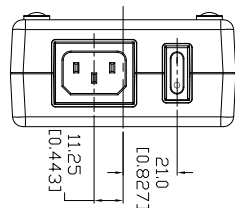

# MECHANICAL DRAWING

UNIT:mm[inch]

CABLE ARE UL11353 12AWG BLACK

HOUSING:  
MOLEX 39-01-3105  
OR EQU

CON接线方式:

DIN PLUG	POLARITY	COLOR
PIN 1-PINS	V(+)	WHITE
PIN 6-PIN10	GND(-)	BLACK

- NOTES:
- CASE&CABLE COLOR:BLACK
  - INLET: 德盛TU-301-SP-SR015-POA(D) OR EQU
  - SWITCH: SOLTEAM MR-21S-2BB-F2 OR EQU
  - TOLERANCES: ±0.5[0.020]